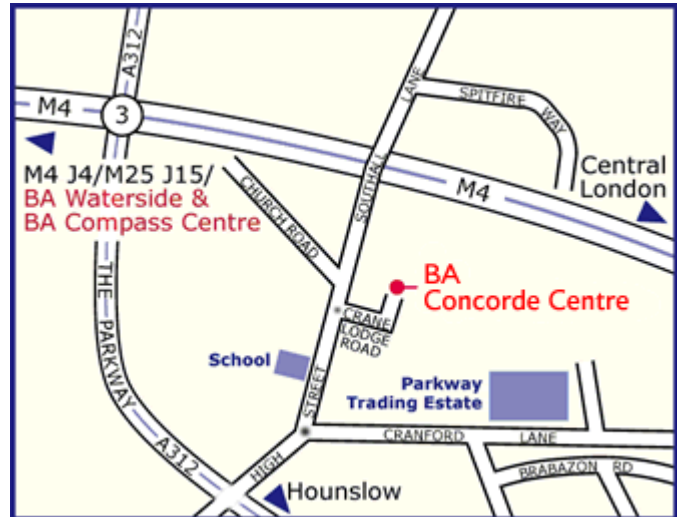

**Concorde Centre
Crane Lodge Road,
Cranford,
Hounslow,
Middlesex,
TW5 9PQ**

**Reception Tel:
0208 562 0230**

From the M4 Jct 3

Take the A312 The Parkway towards Hounslow. At the first set of traffic lights turn left onto High Street. Go straight across at the first mini roundabout, at the next mini roundabout turn right into Crane Lodge Road at the end of this Road is the entrance to the Concorde Centre

From the A30

Take the A312 The Parkway towards Hayes. Go straight across at the roundabout. Turn right at the next set of traffic lights on to High Street. Go straight across at the first mini roundabout, at the next mini roundabout turn right into Crane Lodge Road at the end of this Road is the entrance to the Concorde Centre

From the A4

East from Slough - Turn Left at the roundabout on to the A312 The Parkway towards Hayes. Turn right at the next set of traffic lights on to High Street. Go straight across at the first mini roundabout, at the next mini roundabout turn right into Crane Lodge Road at the end of this Road is the entrance to the Concorde Centre

West from London - Turn Right at the roundabout onto the A312 The Parkway towards Hayes Turn right at the next set of traffic lights on to High Street. Go straight across at the first mini roundabout, at the next mini roundabout turn right into Crane Lodge Road at the end of this Road is the entrance to the Concorde Centre